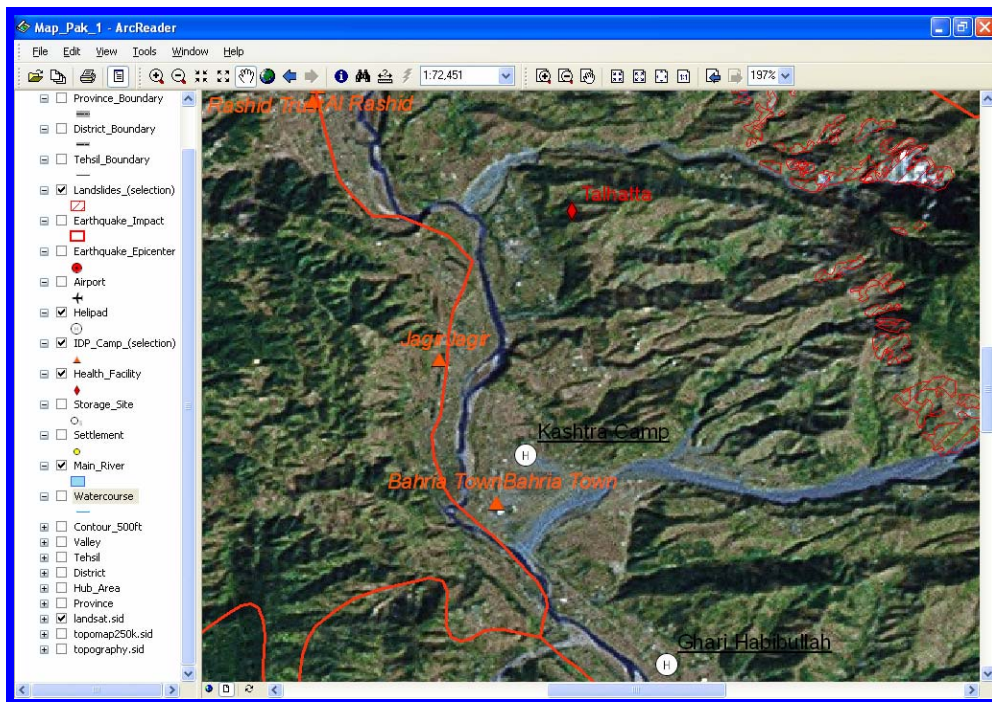

Screen shot with satellite image

Copies of Map Pak are available at HIC/OCHA office, H# 124, Street 11, E7, Islamabad