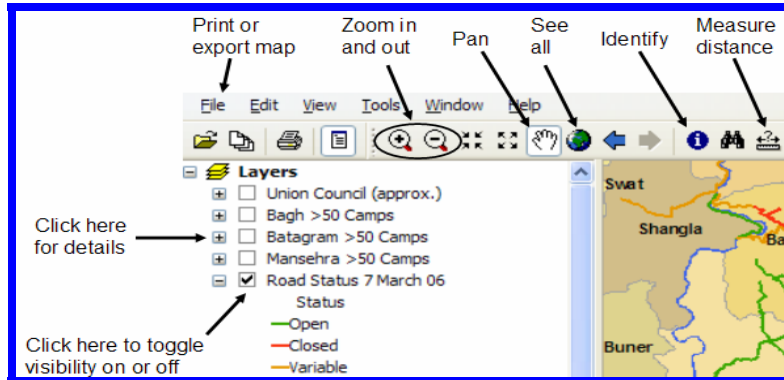

What's new in Map Pak 3??

- Union Council Boundaries
- IDP Returnee Maps
- Improved Topography
- Latest PDF Maps from UNJLC and UNHIC

Key Controls

Map Pak is a map-centric information package in support of the United Nations emergency response in Pakistan. It includes the Pcode database developed to uniquely

Click here to toggle between data view and layout view (you can print and export either of them)

identify the more than 6000 locations in the earthquake affected areas. A Gazetteer or Place Finder allows users to list the names of

villages within a certain administrative boundary, or view the GPS coordinates for each recorded location.

The Map Pak map viewer puts maps and spatial queries into the hands of the average computer user. Easy to understand tools are available to zoom in and out of the map, move around and measure distances. A search tool is available to move to a specific place quickly. Clicking on a feature on the map with the identify tool opens a database window to reveal the information stored within the databases that are linked with the map

features.

The user controls the content of the map by switching the available map layers on or off.

Version 1 of the Map Pak contains information on roads and rivers, settlements, administrative boundaries and the impact area and epicenter of the earthquake. Frequent updates will be issued for those locations that are liable to change, such as Helicopter landing sites (Helipads), IDP Camps, Health Facilities and Storage Sites. Several images can be called up as a backdrop, such as topography and a satellite image.