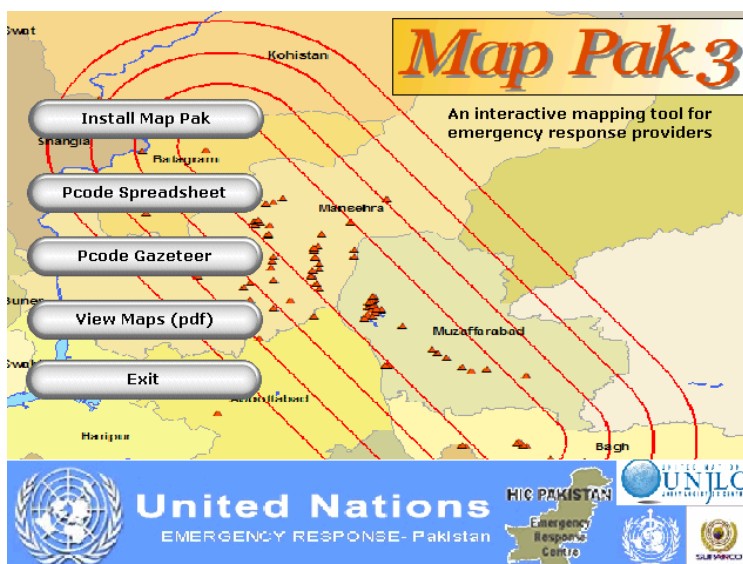

What's new in Map Pak 3??

- Union Council Boundaries
- IDP Returnee Maps
- Improved Topography
- Latest PDF Maps from UNJLC and UNHIC

Key Controls

Map Pak is a map-centric information package in support of the United Nations emergency response in Pakistan. It includes the Pcode database developed to uniquely

Click here to toggle between data view and layout view (you can print and export either of them)

identify the more than 6000 locations in the earthquake affected areas. A Gazetteer or Place Finder allows users to list the names of

villages within a certain administrative boundary, or view the GPS coordinates for each recorded location.

The Map Pak map viewer puts maps and spatial queries into the hands of the average computer user. Easy to understand tools are available to zoom in and out of the map, move around and measure distances. A search tool is available to move to a specific place quickly. Clicking on a feature on the map with the identify tool opens a database window to reveal the information stored within the databases that are linked with the map

features.

The user controls the content of the map by switching the available map layers on or off.

Version 1 of the Map Pak contains information on roads and rivers, settlements, administrative boundaries and the impact area and epicenter of the earthquake. Frequent updates will be issued for those locations that are liable to change, such as Helicopter landing sites (Helipads), IDP Camps, Health Facilities and Storage Sites. Several images can be called up as a backdrop, such as topography and a satellite image.