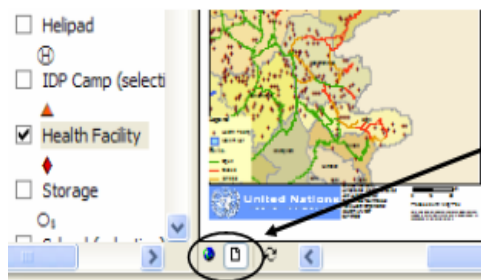

What's new in Map Pak 3??

- Union Council Boundaries
- IDP Returnee Maps
- Improved Topography
- Latest PDF Maps from UNJLC and UNHIC

Key Controls

Map Pak is a map-centric information package in support of the United Nations emergency response in Pakistan. It includes the Pcode database developed to uniquely

Click here to toggle between data view and layout view (you can print and export either of them)

identify the more than 6000 locations in the earthquake affected areas. A Gazetteer or Place Finder allows users to list the names of

villages within a certain administrative boundary, or view the GPS coordinates for each recorded location.

The Map Pak map viewer puts maps and spatial queries into the hands of the average computer user. Easy to understand tools are available to zoom in and out of the map, move around and measure distances. A search tool is available to move to a specific place quickly. Clicking on a feature on the map with the identify tool opens a database window to reveal the information stored within the databases that are linked with the map

features.

The user controls the content of the map by switching the available map layers on or off.

Version 1 of the Map Pak contains information on roads and rivers, settlements, administrative boundaries and the impact area and epicenter of the earthquake. Frequent updates will be issued for those locations that are liable to change, such as Helicopter landing sites (Helipads), IDP Camps, Health Facilities and Storage Sites. Several images can be called up as a backdrop, such as topography and a satellite image.